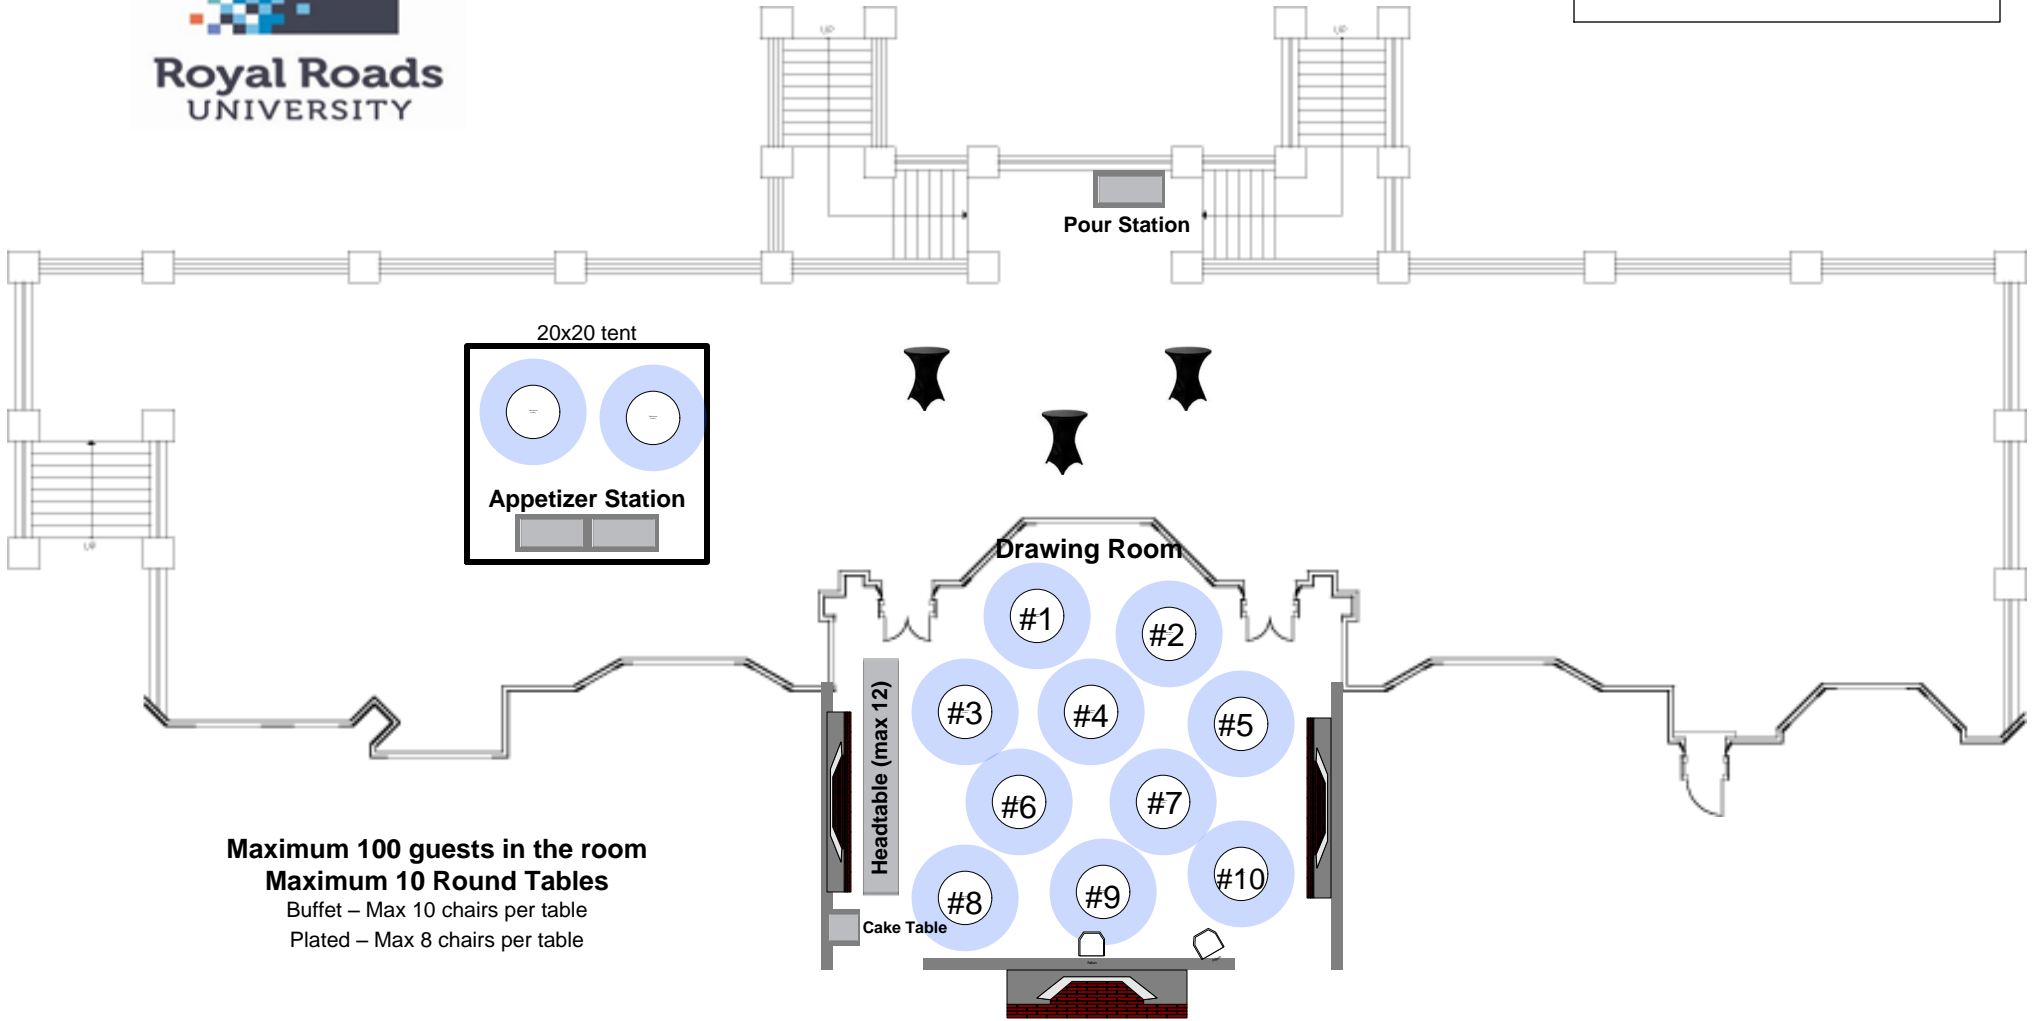

Hatley Castle Floorplan

NOT TO SCALE

Maximum 100 guests in the room
Maximum 10 Round Tables
Buffet – Max 10 chairs per table
Plated – Max 8 chairs per table

Coat Rack

Coat Rack