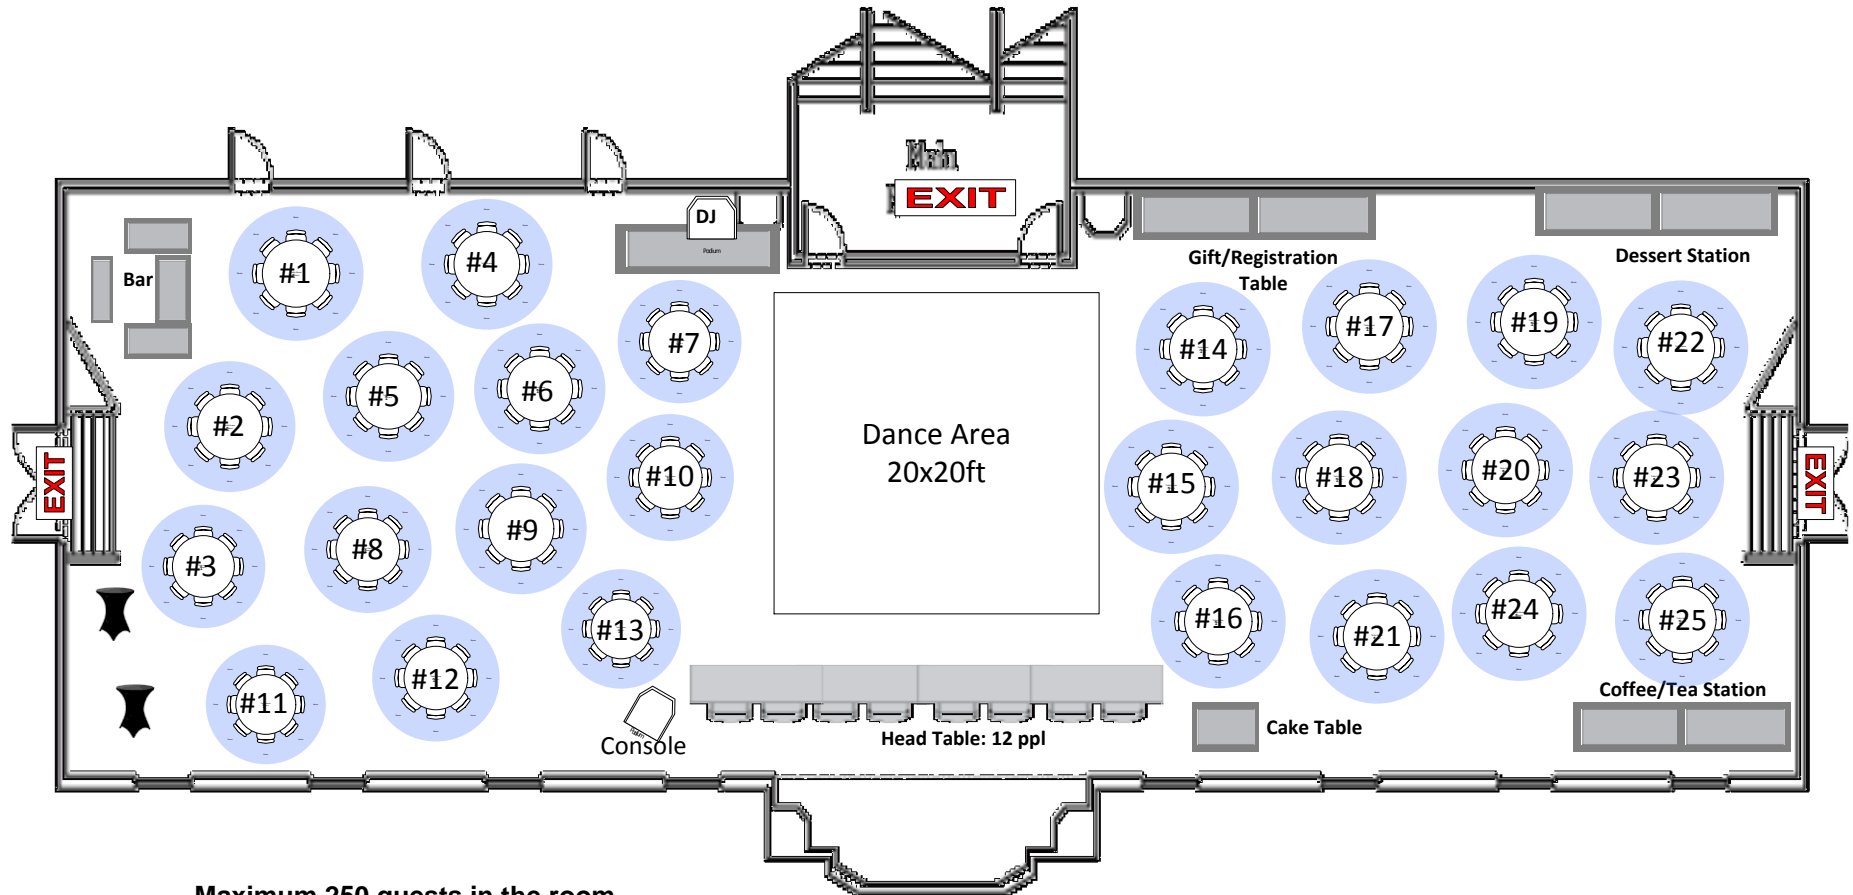

# Quarterdeck Floorplan

**Maximum 250 guests in the room**

**Maximum 25 Round Tables**

Buffet – Maximum 10 chairs per table

Plated – Maximum 8 chairs per table