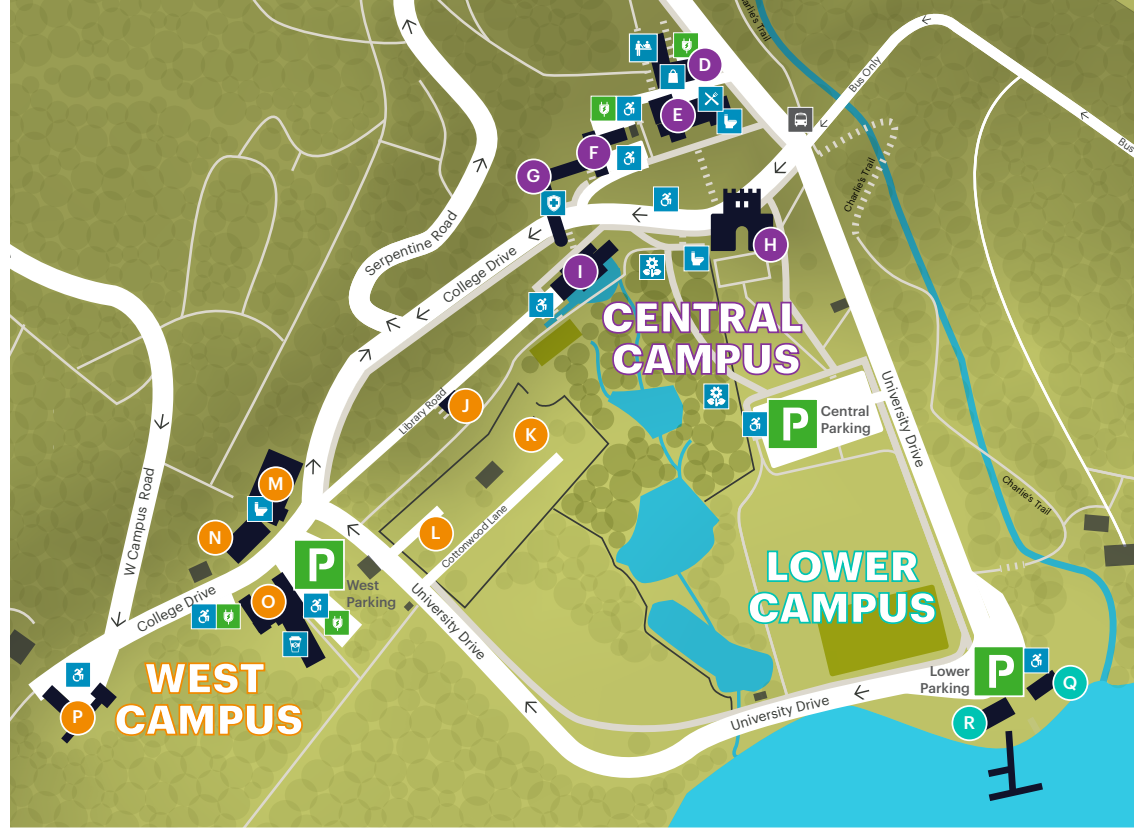

Our venue is situated in a lush West Coast old growth forest with expansive views of the Juan de Fuca Strait, iconic historic architecture and serene gardens. Our location makes us one of the most unique event and conference venues in western Canada. Hatley Park is both a National Historic Site and home to the RRU campus.

Our team of event professionals will support you with the logistics to ensure your events are seamless, and your guests remember Royal Roads and Hatley Park for years to come.

While on campus your guests are welcome to enjoy complimentary access to Hatley Park gardens, visit The Farm at RRU, a local food production garden; explore one of the many walking trails or take a guided walking estate tour (seasonal fees apply).

CENTRAL CAMPUS

- D Sequoia Building
- E Grant Building
- F Nixon Building
- G Millward Building
- H Hatley Castle
- I Library

WEST CAMPUS

- J Rose Garden House
- K Commandant's House
- L Vice Commandant's House
- M Recreation Centre
- N Dogwood Auditorium
- O Sherman Jen Building
- P Cedar Building-BC Justice Institute

LOWER CAMPUS

- Q Sneq'wa e'lun
- R Boathouse

We acknowledge the campus is located on the traditional Lands of the Lekwungen-speaking Peoples, the Songhees and Esquimalt Nations. With gratitude, we live, work and learn here where the past, present and future of Indigenous and non-Indigenous students, faculty and staff come together.