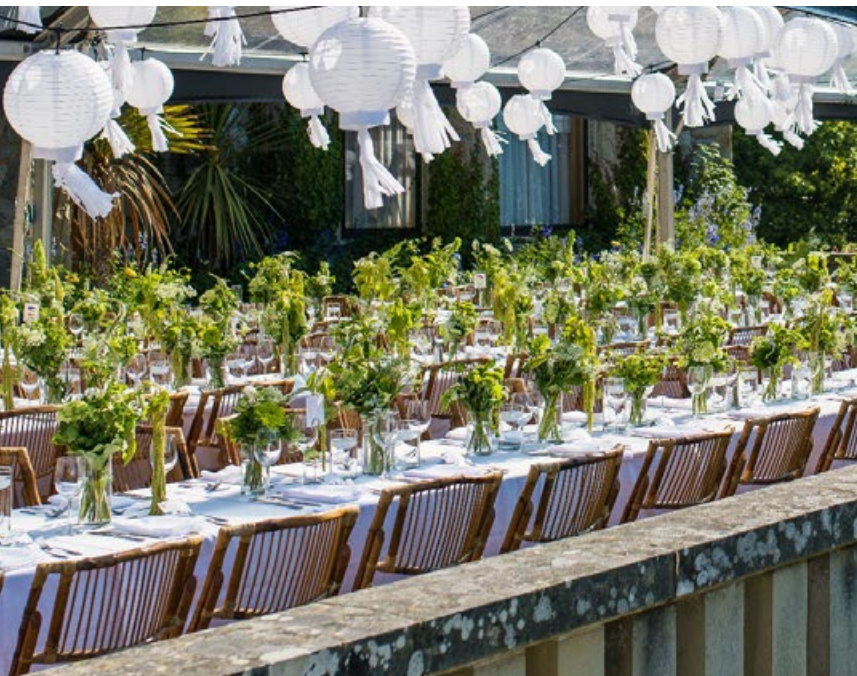

Unforgettable Happens Here.

Unforgettable events need unforgettable venues. Whether you're planning an intimate gathering at Hatley Castle and its gardens, a conference in the Dogwood Auditorium, a gala event in the Grant Quarterdeck or anything in between, you'll find the services and amenities of Royal Roads University deliver a memorable, meaningful event.

Our venue is situated in a lush West Coast old growth forest with expansive views of the Juan de Fuca Strait, iconic historic architecture and serene gardens. Our location makes us one of the most unique event and conference venues in western Canada. Hatley Park is both a National Historic Site and home to the RRU campus.

Our team of event professionals will support you with the logistics to ensure your events are seamless, and your guests remember Royal Roads and Hatley Park for years to come.

While on campus your guests are welcome to enjoy complimentary access to Hatley Park gardens, visit The Farm at RRU, a local food production garden; explore one of the many walking trails or take a guided walking estate tour (seasonal fees apply).